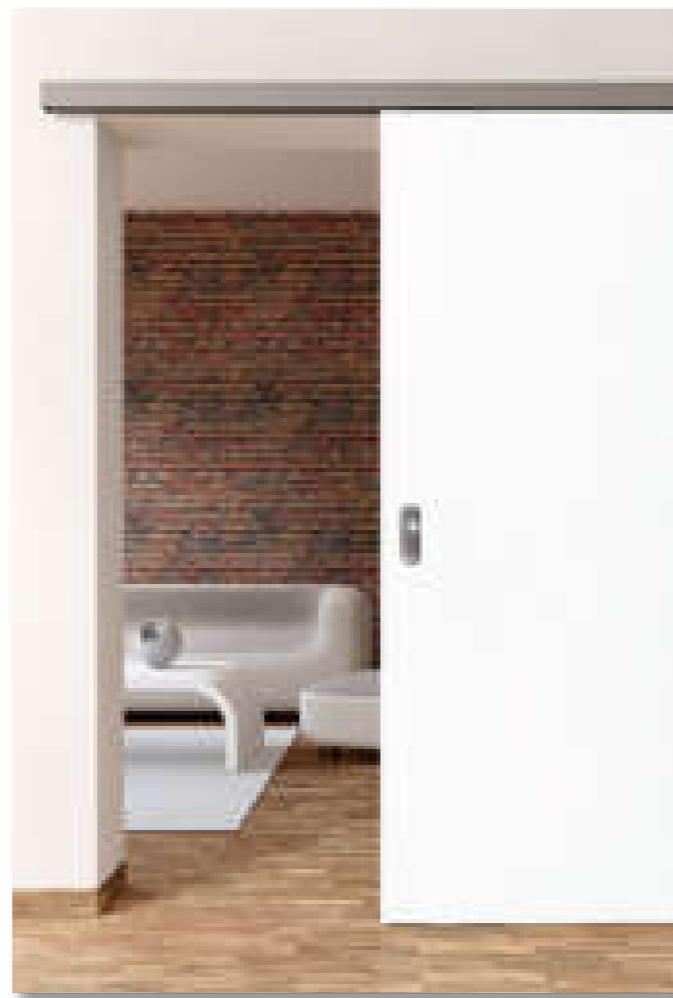

Ligna 2.1 vorgerichtet für die Wandmontage, Deckenmontage möglich